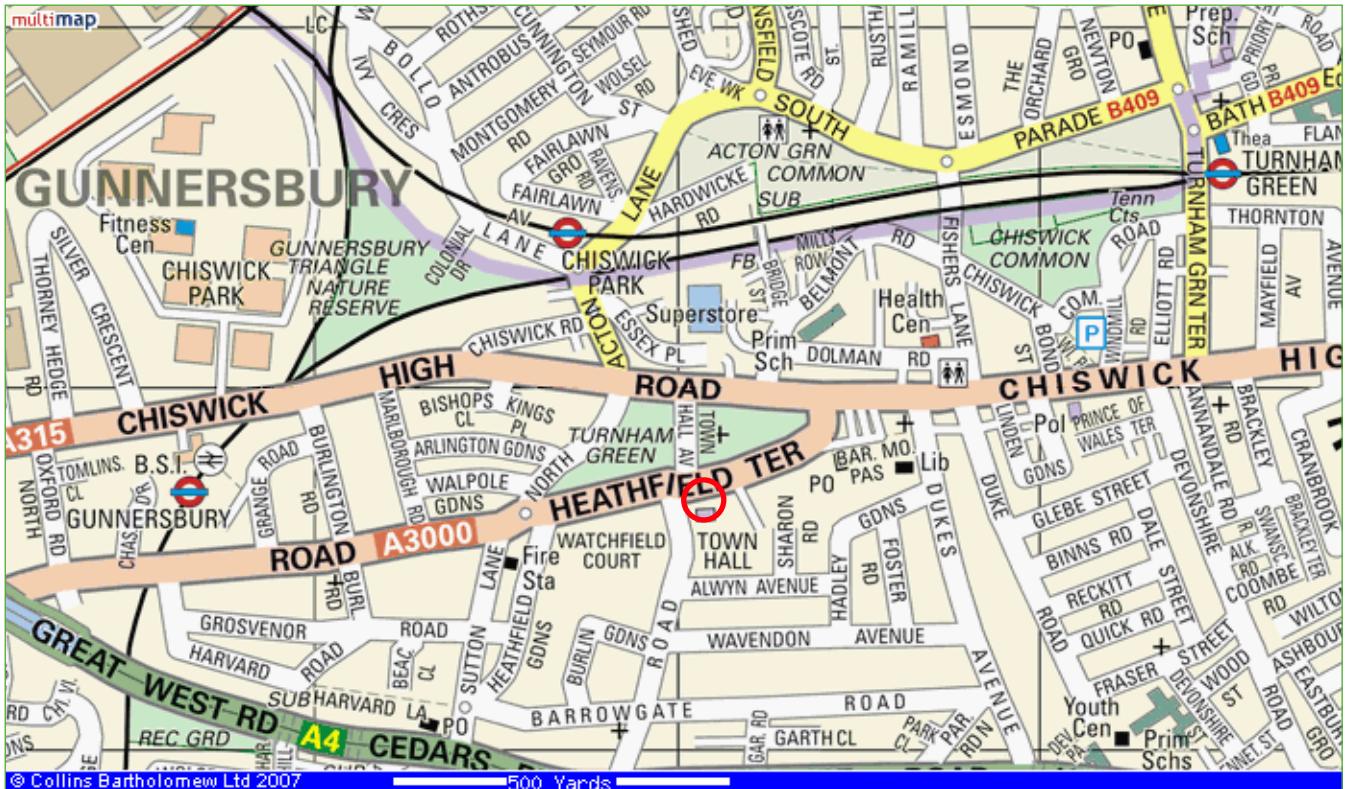

Hounslow Homes

Chiswick Housing Office

Chiswick

Chiswick Town Hall, Heathfield Terrace, Chiswick W4 4JE

Open Monday and Tuesday - 9am to 5pm

BUS ROUTES:

237, 267, 391, 440, E3 and H91 all stop at Turnham Green, Chiswick Town Hall is on the far side of the green within walking distance.

NEAREST TUBE/TRAIN:

Turnham Green, or Gunnersbury (tube and Mainline).

Short walk from Turnham Green, longer from Gunnersbury but short bus ride on 237, 267 or 391.

DRIVING:

From the A4, along Chiswick High Road and turning right at the centre of Turnham Green. There is a small pay and display parking area outside the Town Hall; Parking to the rear is restricted to the Town Hall, Social Services department and disabled parking only. Additional pay and display parking can be round around the outside of the green.