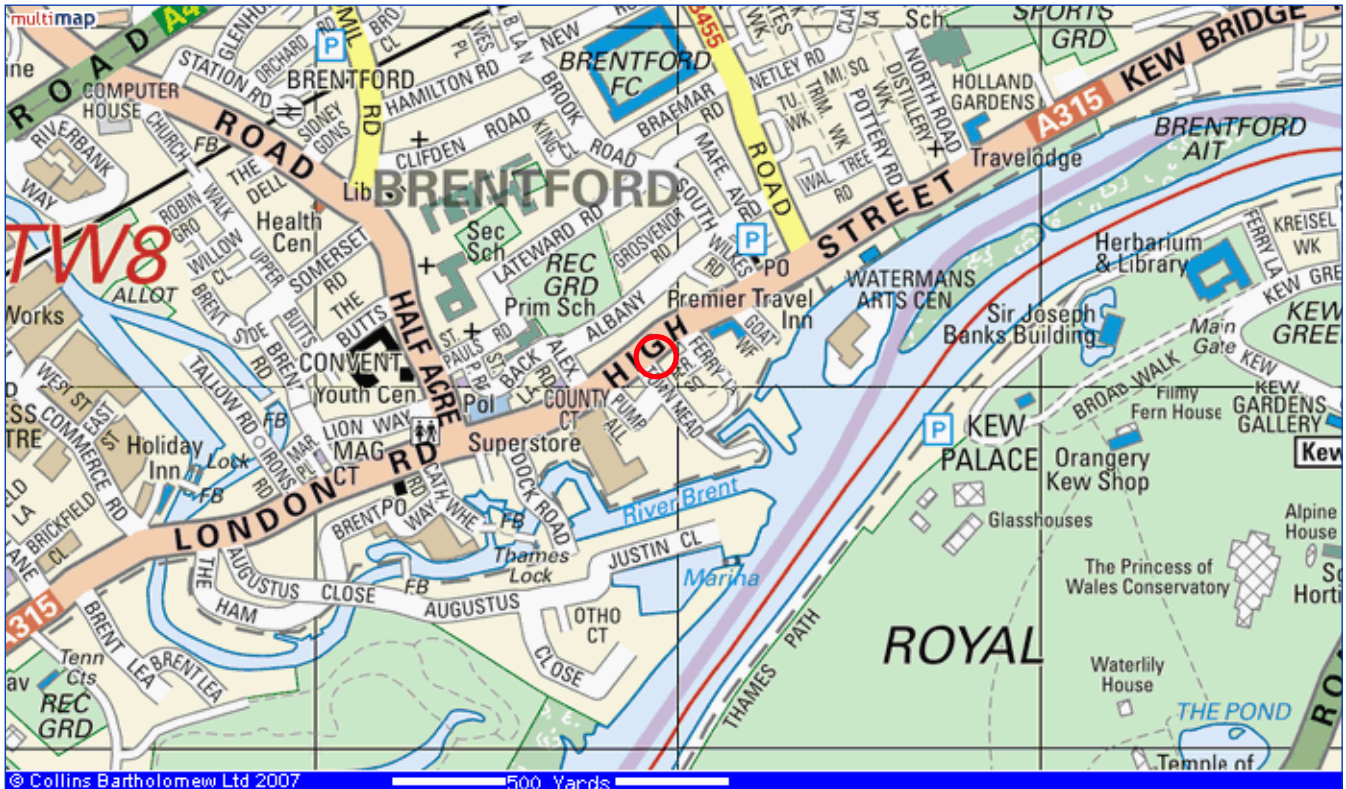

Hounslow Homes

Brentford Housing Office

Brentford

Brentford Housing Office, 58-59 Brentford High Street, Brentford TW8 0AH
Open Wednesday, Thursday and Friday - 9am to 5pm

BUS ROUTES:

The 267 and 237 stop near to housing office. the 235 also stops nearby (turns at Brentford County Court - short walk up from bus stop).

NEAREST TUBE/TRAIN:

Closest tube station is Hounslow East or Kew bridge, but will need to take one of the above buses as not within walking distance.

Closest rail station is Brentford, not within walking distance.

DRIVING:

Brentford Housing Office is on the Brentford High Street near Brentford County Court, can be approached from Brentford High Street, from Kew Bridge Road onto Brentford High Street or from A4 Great West Road onto Ealing Road.

There is no parking outside the housing office, however, there is a pay and display car park at Albany Road, (at the junction of Brentford High Street and Ealing Road a short walk from the housing office).